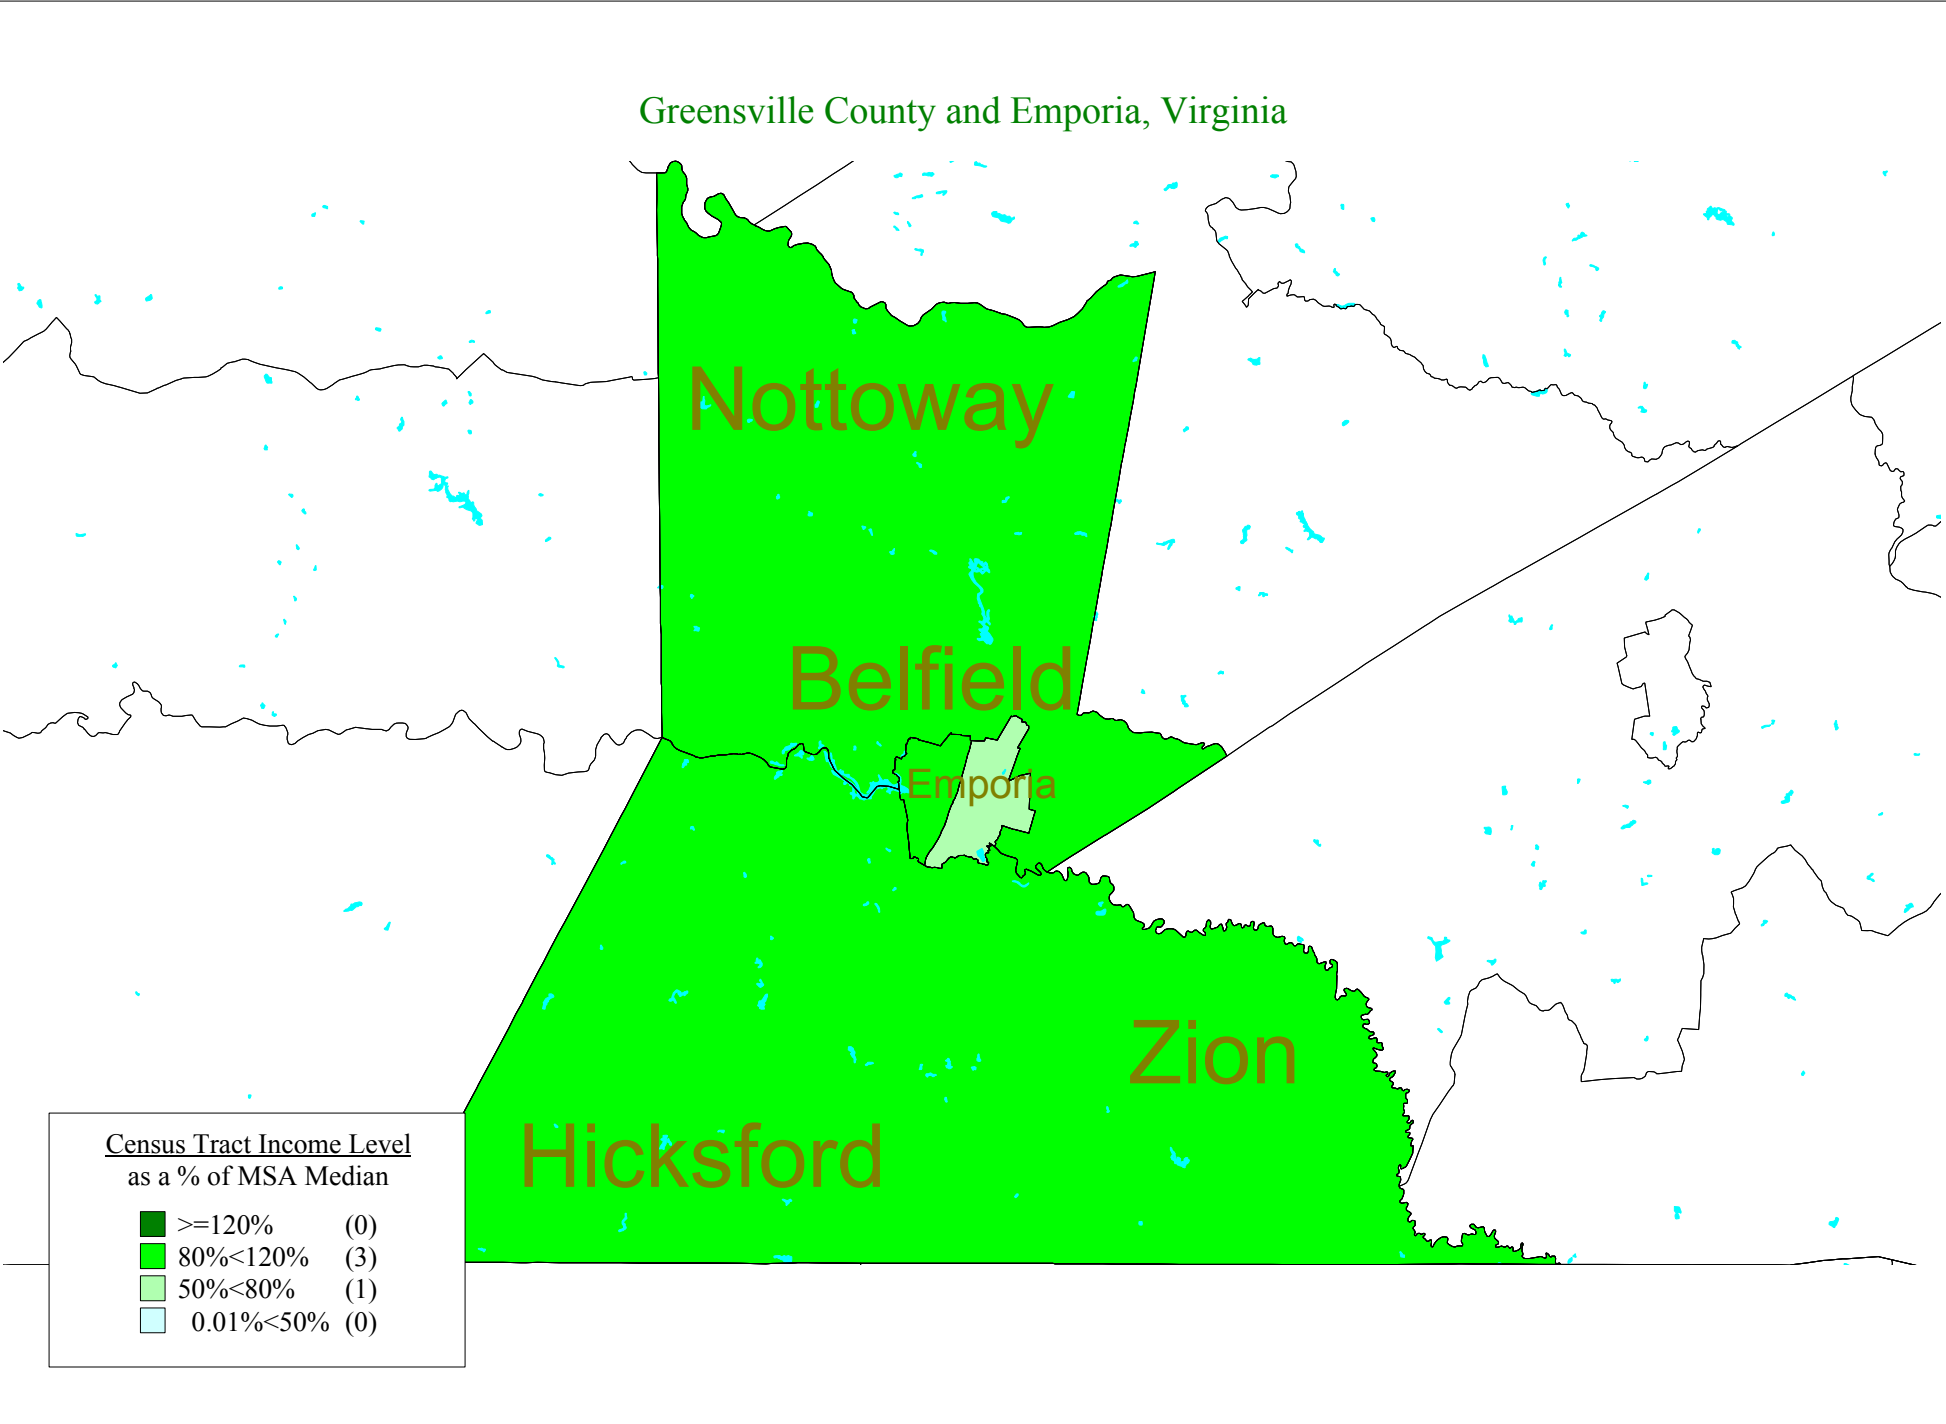

Greensville County and Emporia, Virginia

Nottoway

Belfield

Emporia

Zion

Hicksford

Census Tract Income Level
as a % of MSA Median

■	>=120%	(0)
■	80%<120%	(3)
■	50%<80%	(1)
■	0.01%<50%	(0)

Census Tract/Columnar Report - Demographic Data

Bank Data\Mortgage 2004\Gateway2004

Area: Area_ID = 13 or Area_ID = 12

Active Filters

STATE	STATENAME	MSA	MSANAME	COUNTY	COUNTYNAME	CENSUSTRAC	TOWNNAME	Total Population	Income Category
51	VA	99999	NA	081	Greensville	8801.00 (Mid)	Belfield,Nottoway	7187	Middle
51	VA	99999	NA	081	Greensville	8802.00 (Mid)	Hicksford,Zion	4373	Middle
51	VA	99999	NA	595	Emporia city	8901.00 (Mod)	Belfield,Emporia	2856	Moderate
51	VA	99999	NA	595	Emporia city	8902.00 (Mid)	Emporia	2809	Middle